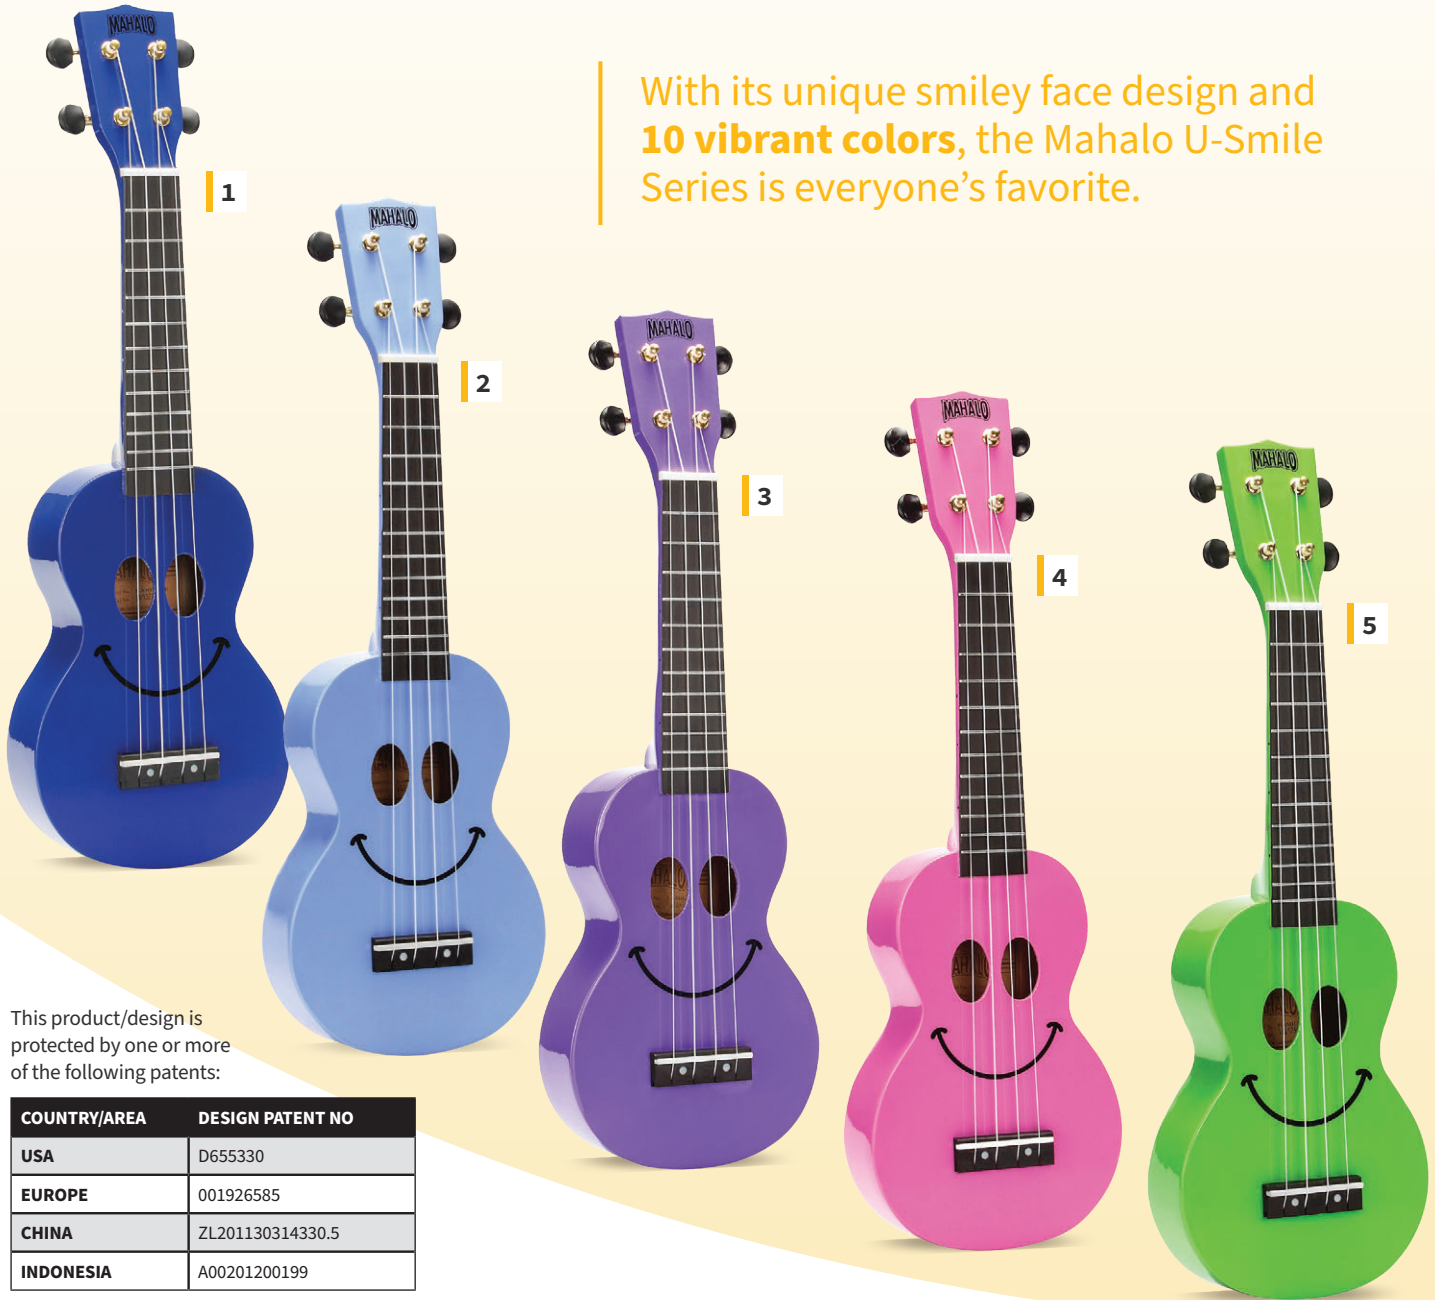

U-Smile Series

Soprano

With its unique smiley face design and **10 vibrant colors**, the Mahalo U-Smile Series is everyone's favorite.

This product/design is protected by one or more of the following patents:

COUNTRY/AREA	DESIGN PATENT NO
USA	D655330
EUROPE	001926585
CHINA	ZL201130314330.5
INDONESIA	A00201200199

SPECIFICATIONS

BODY	Sengon
NECK	Jabon
FINGERBOARD	Mahogany
BRIDGE	Mahogany
FRETS	12, Nickel
MACHINE HEADS	Dolphin, Gold Plated Except: TBR - Vintage, Nickel Plated

STRINGS	Aquila Super Nylgut
SADDLE	Graph Tech NuBone XB
NUT	ABS, White
SCALE LENGTH	Soprano – 346mm
FINISH	High Gloss Except: TBR: Matt
PACKAGING	Full Color Gift Box Packaging
WITH CARRY BAG