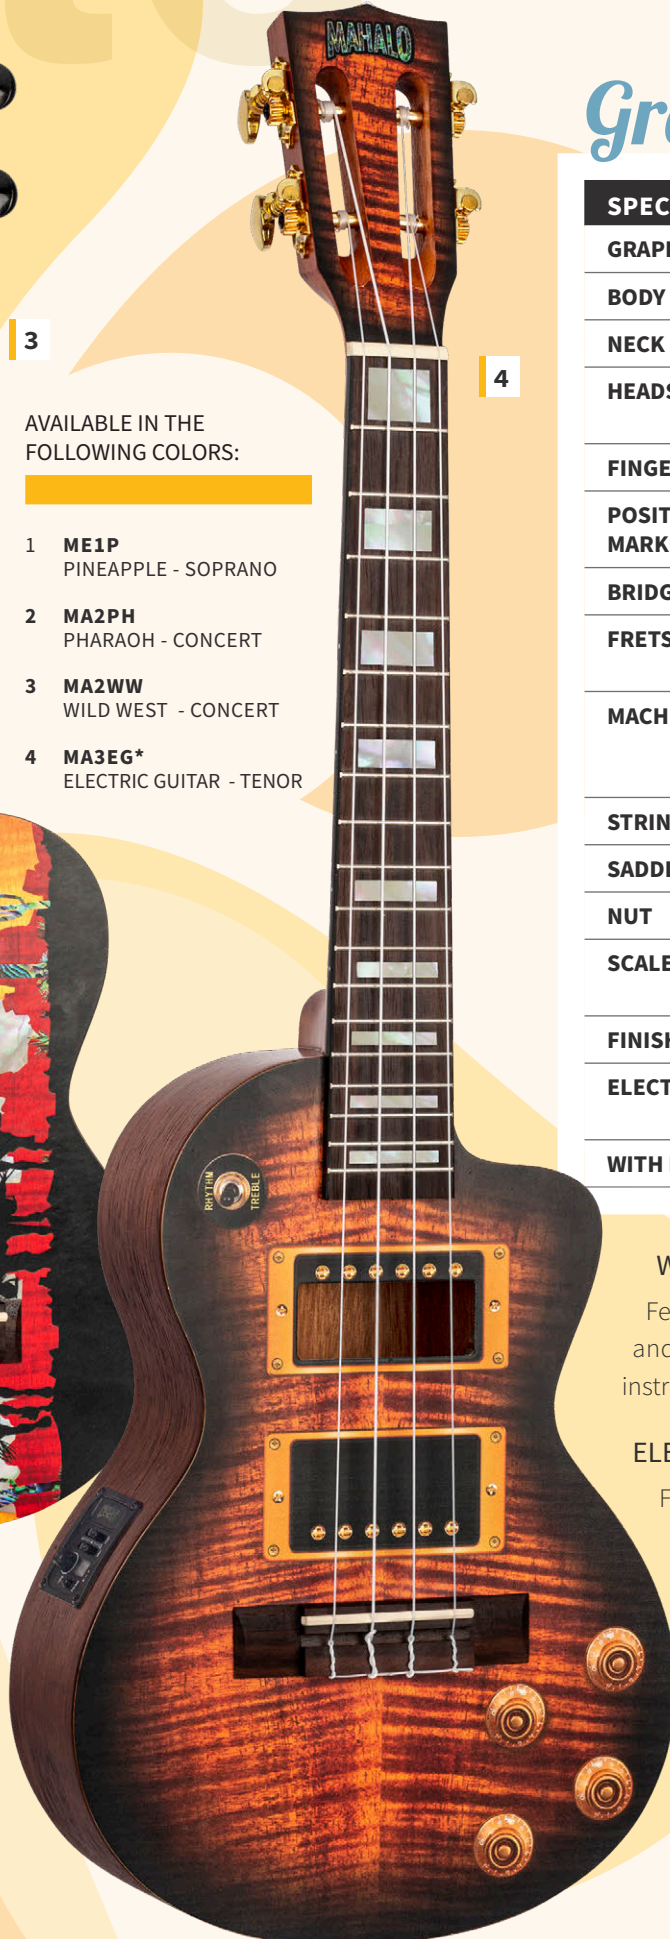

Which one will you choose to showcase your own individual personality and style?

Graphics

SPECIFICATIONS

GRAPHIC DESIGN	Graphic Art Design - Top Only
BODY	Nato with Arched Back
NECK	Mahogany
HEADSTOCK	Wild West: Traditional Electric Guitar: Slotted
FINGERBOARD	Amara Ebony
POSITION MARKERS	Pearloid Inlaid
BRIDGE	Amara Ebony
FRETS	Wild West: 16, Nickel Electric Guitar: 18, Nickel
MACHINE HEADS	Wild West: Vintage, Gold Plated Electric Guitar: Waverly Style, Gold Plated
STRINGS	Aquila Super Nylgut
SADDLE	Graph Tech NuBone XB
NUT	ABS, White
SCALE LENGTH	Concert – 379mm Tenor – 432mm
FINISH	Matt
ELECTRONICS	Electric Guitar: Mahalo MEQ2 On-board Preamp with Tuner.
WITH HEAVY DUTY CARRY BAG	

3

AVAILABLE IN THE FOLLOWING COLORS:

- 1 **ME1P**
PINEAPPLE - SOPRANO
- 2 **MA2PH**
PHARAOH - CONCERT
- 3 **MA2WW**
WILD WEST - CONCERT
- 4 **MA3EG***
ELECTRIC GUITAR - TENOR

4

WILD WEST MODEL – Concert

Featuring stunning Wild West cowboy graphics and intricate pearloid fretboard inlays. This instrument will really stand out from the crowd.