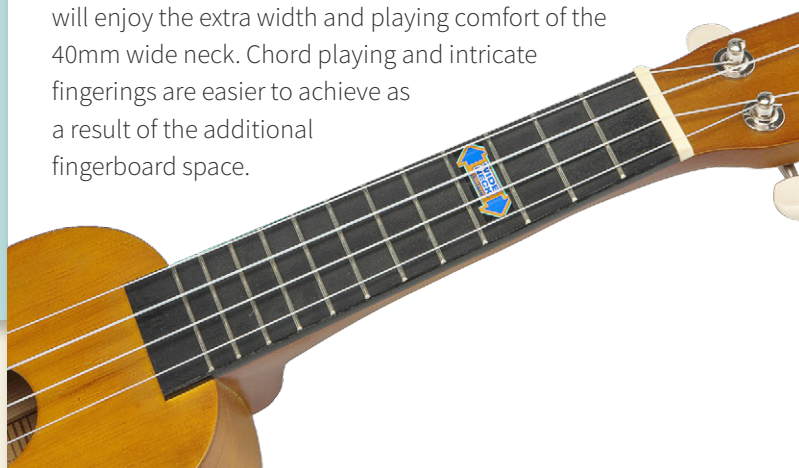

MAHALO
ukuleles

Featuring nickel frets, Aquila Super Nylgut strings and Graph Tech NuBone XB bridge saddles, Mahalo Kahiko Plus Series Ukuleles produce a fuller, louder and more balanced sound.

WIDE NECK. Adult players (or those with thicker fingers) will enjoy the extra width and playing comfort of the 40mm wide neck. Chord playing and intricate fingerings are easier to achieve as a result of the additional fingerboard space.